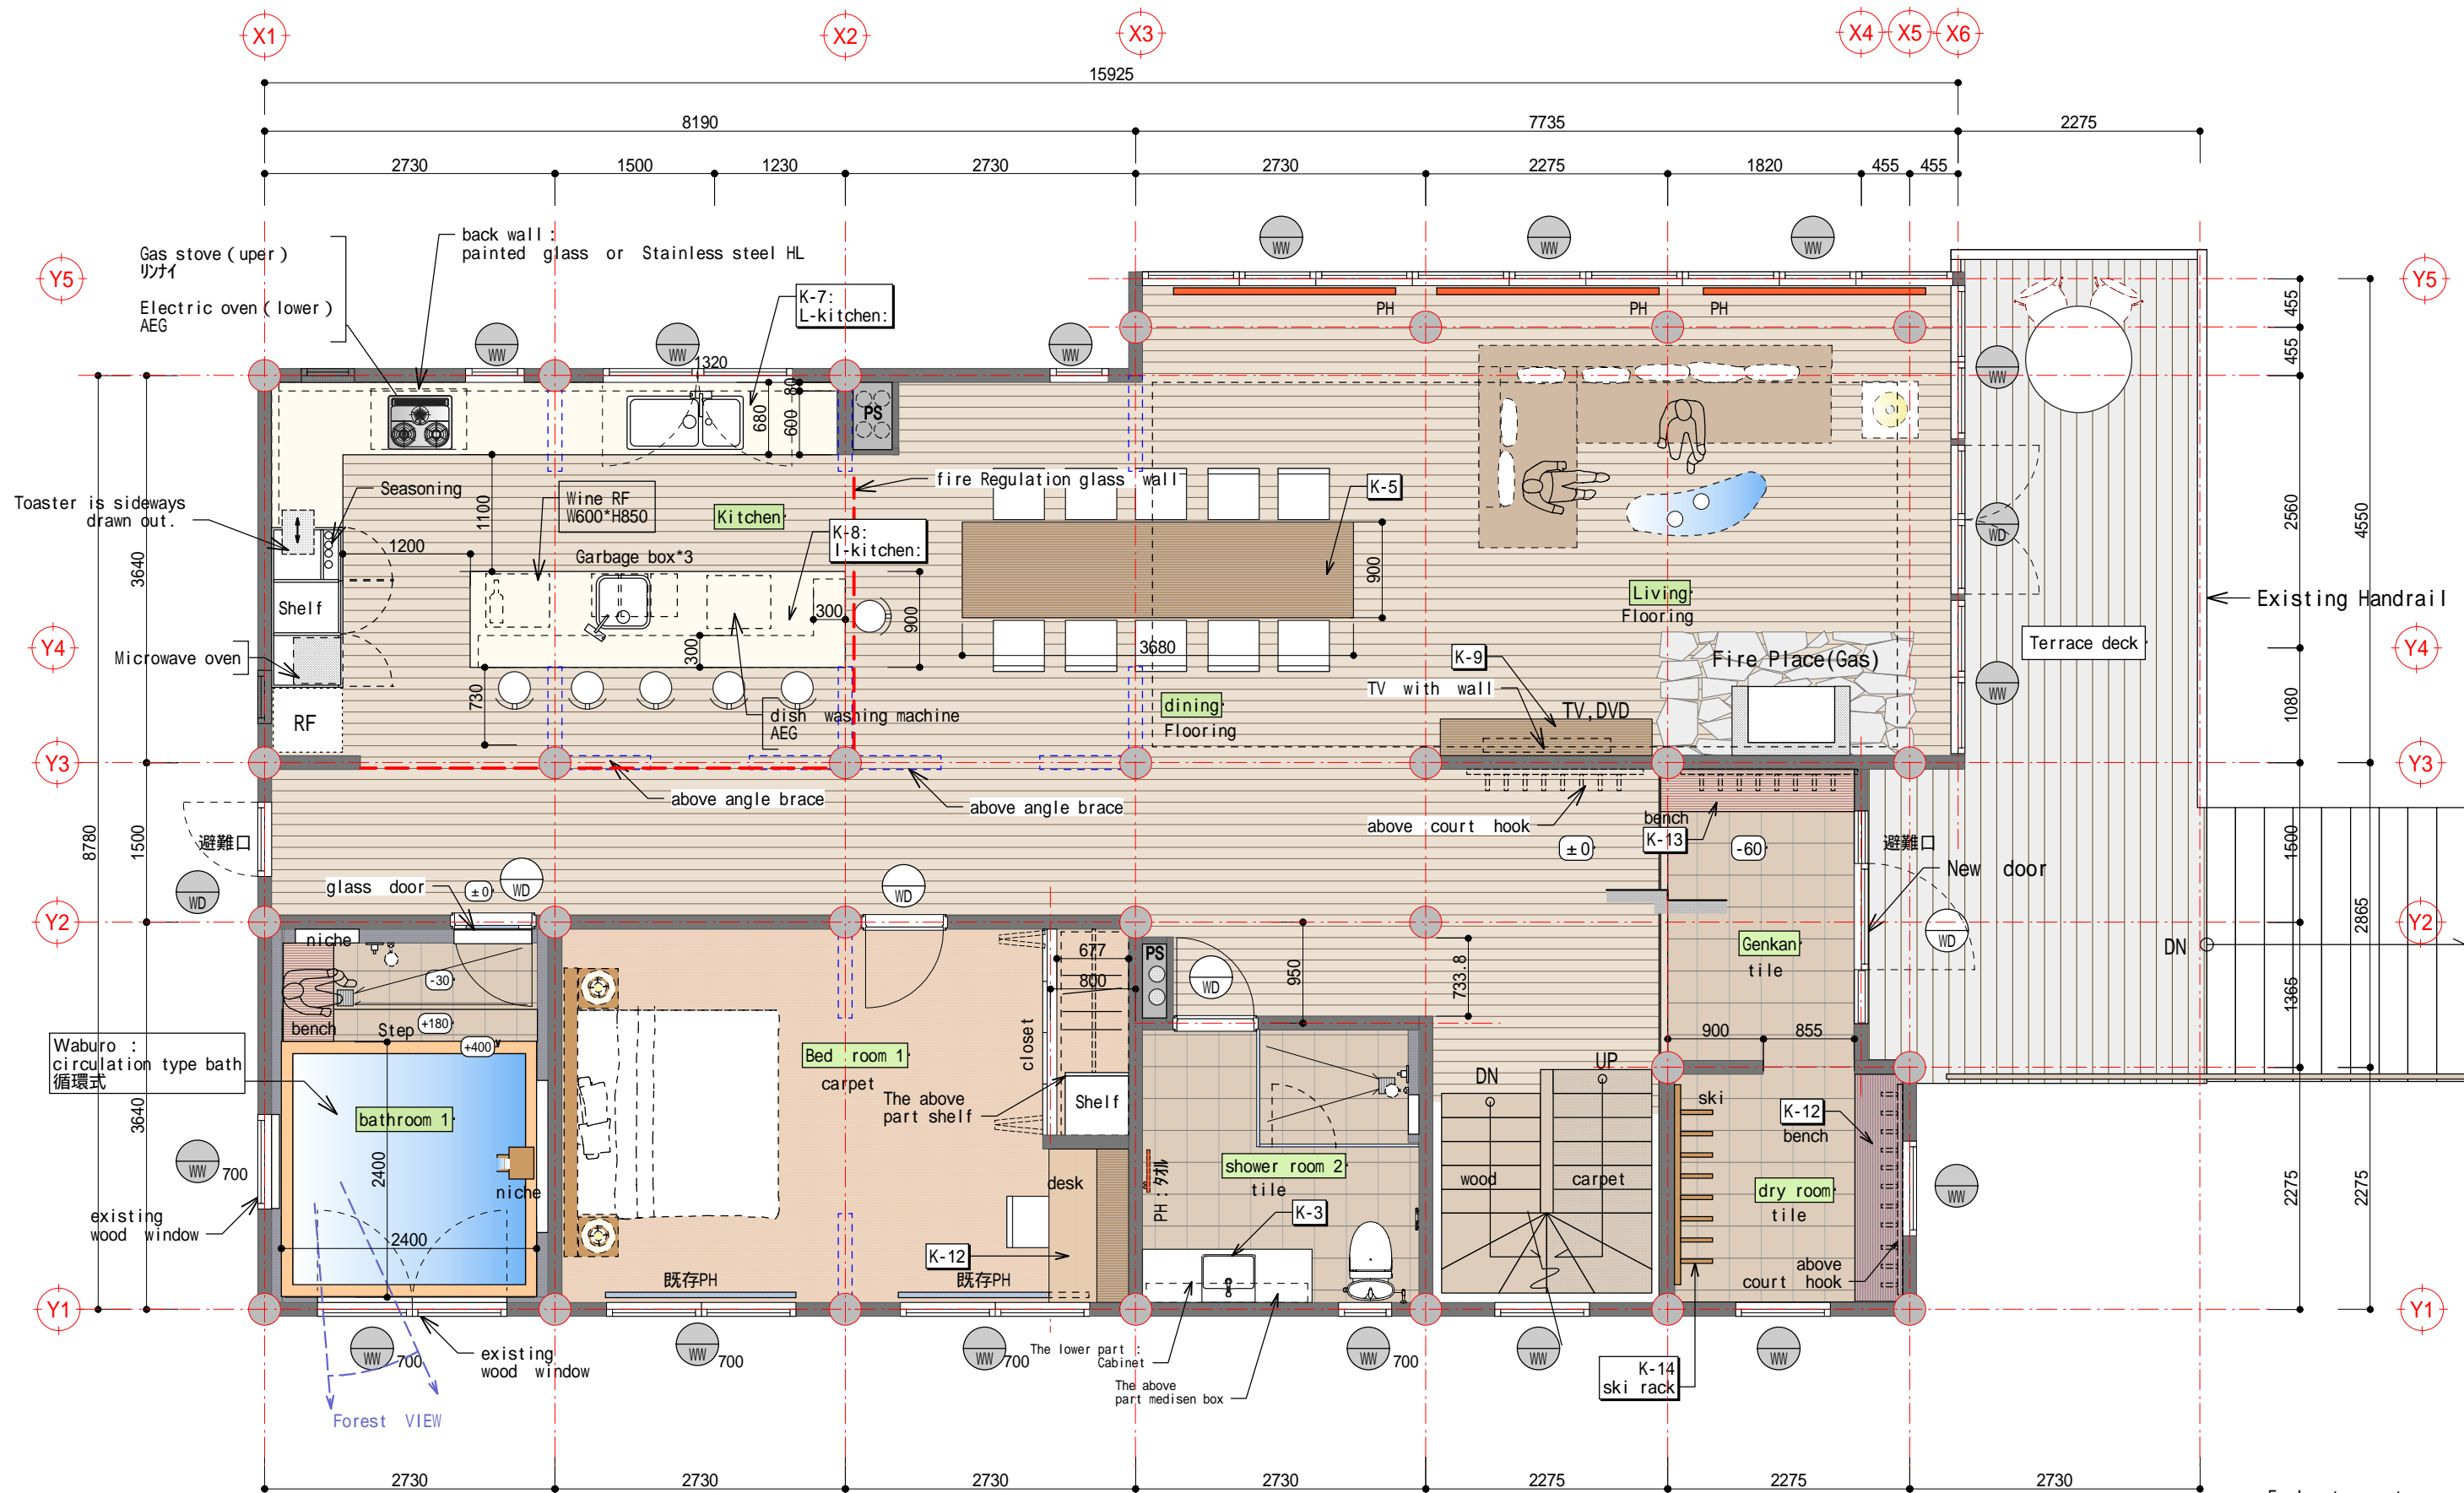

Explanatory notes

- No. 1 window and door kind
- WW 700 bottom of window
- existing (shaded circle)
- new (white circle)

Explanatory notes

- 1 No.
- WW window and door kind
- 700 bottom of window
- existing new

■ 界壁 (準耐火) : 小屋裏まで
fire Regulation wall

Explanatory notes
 1 No. window and door kind
 WW 700 bottom of window
 ● existing ○ new