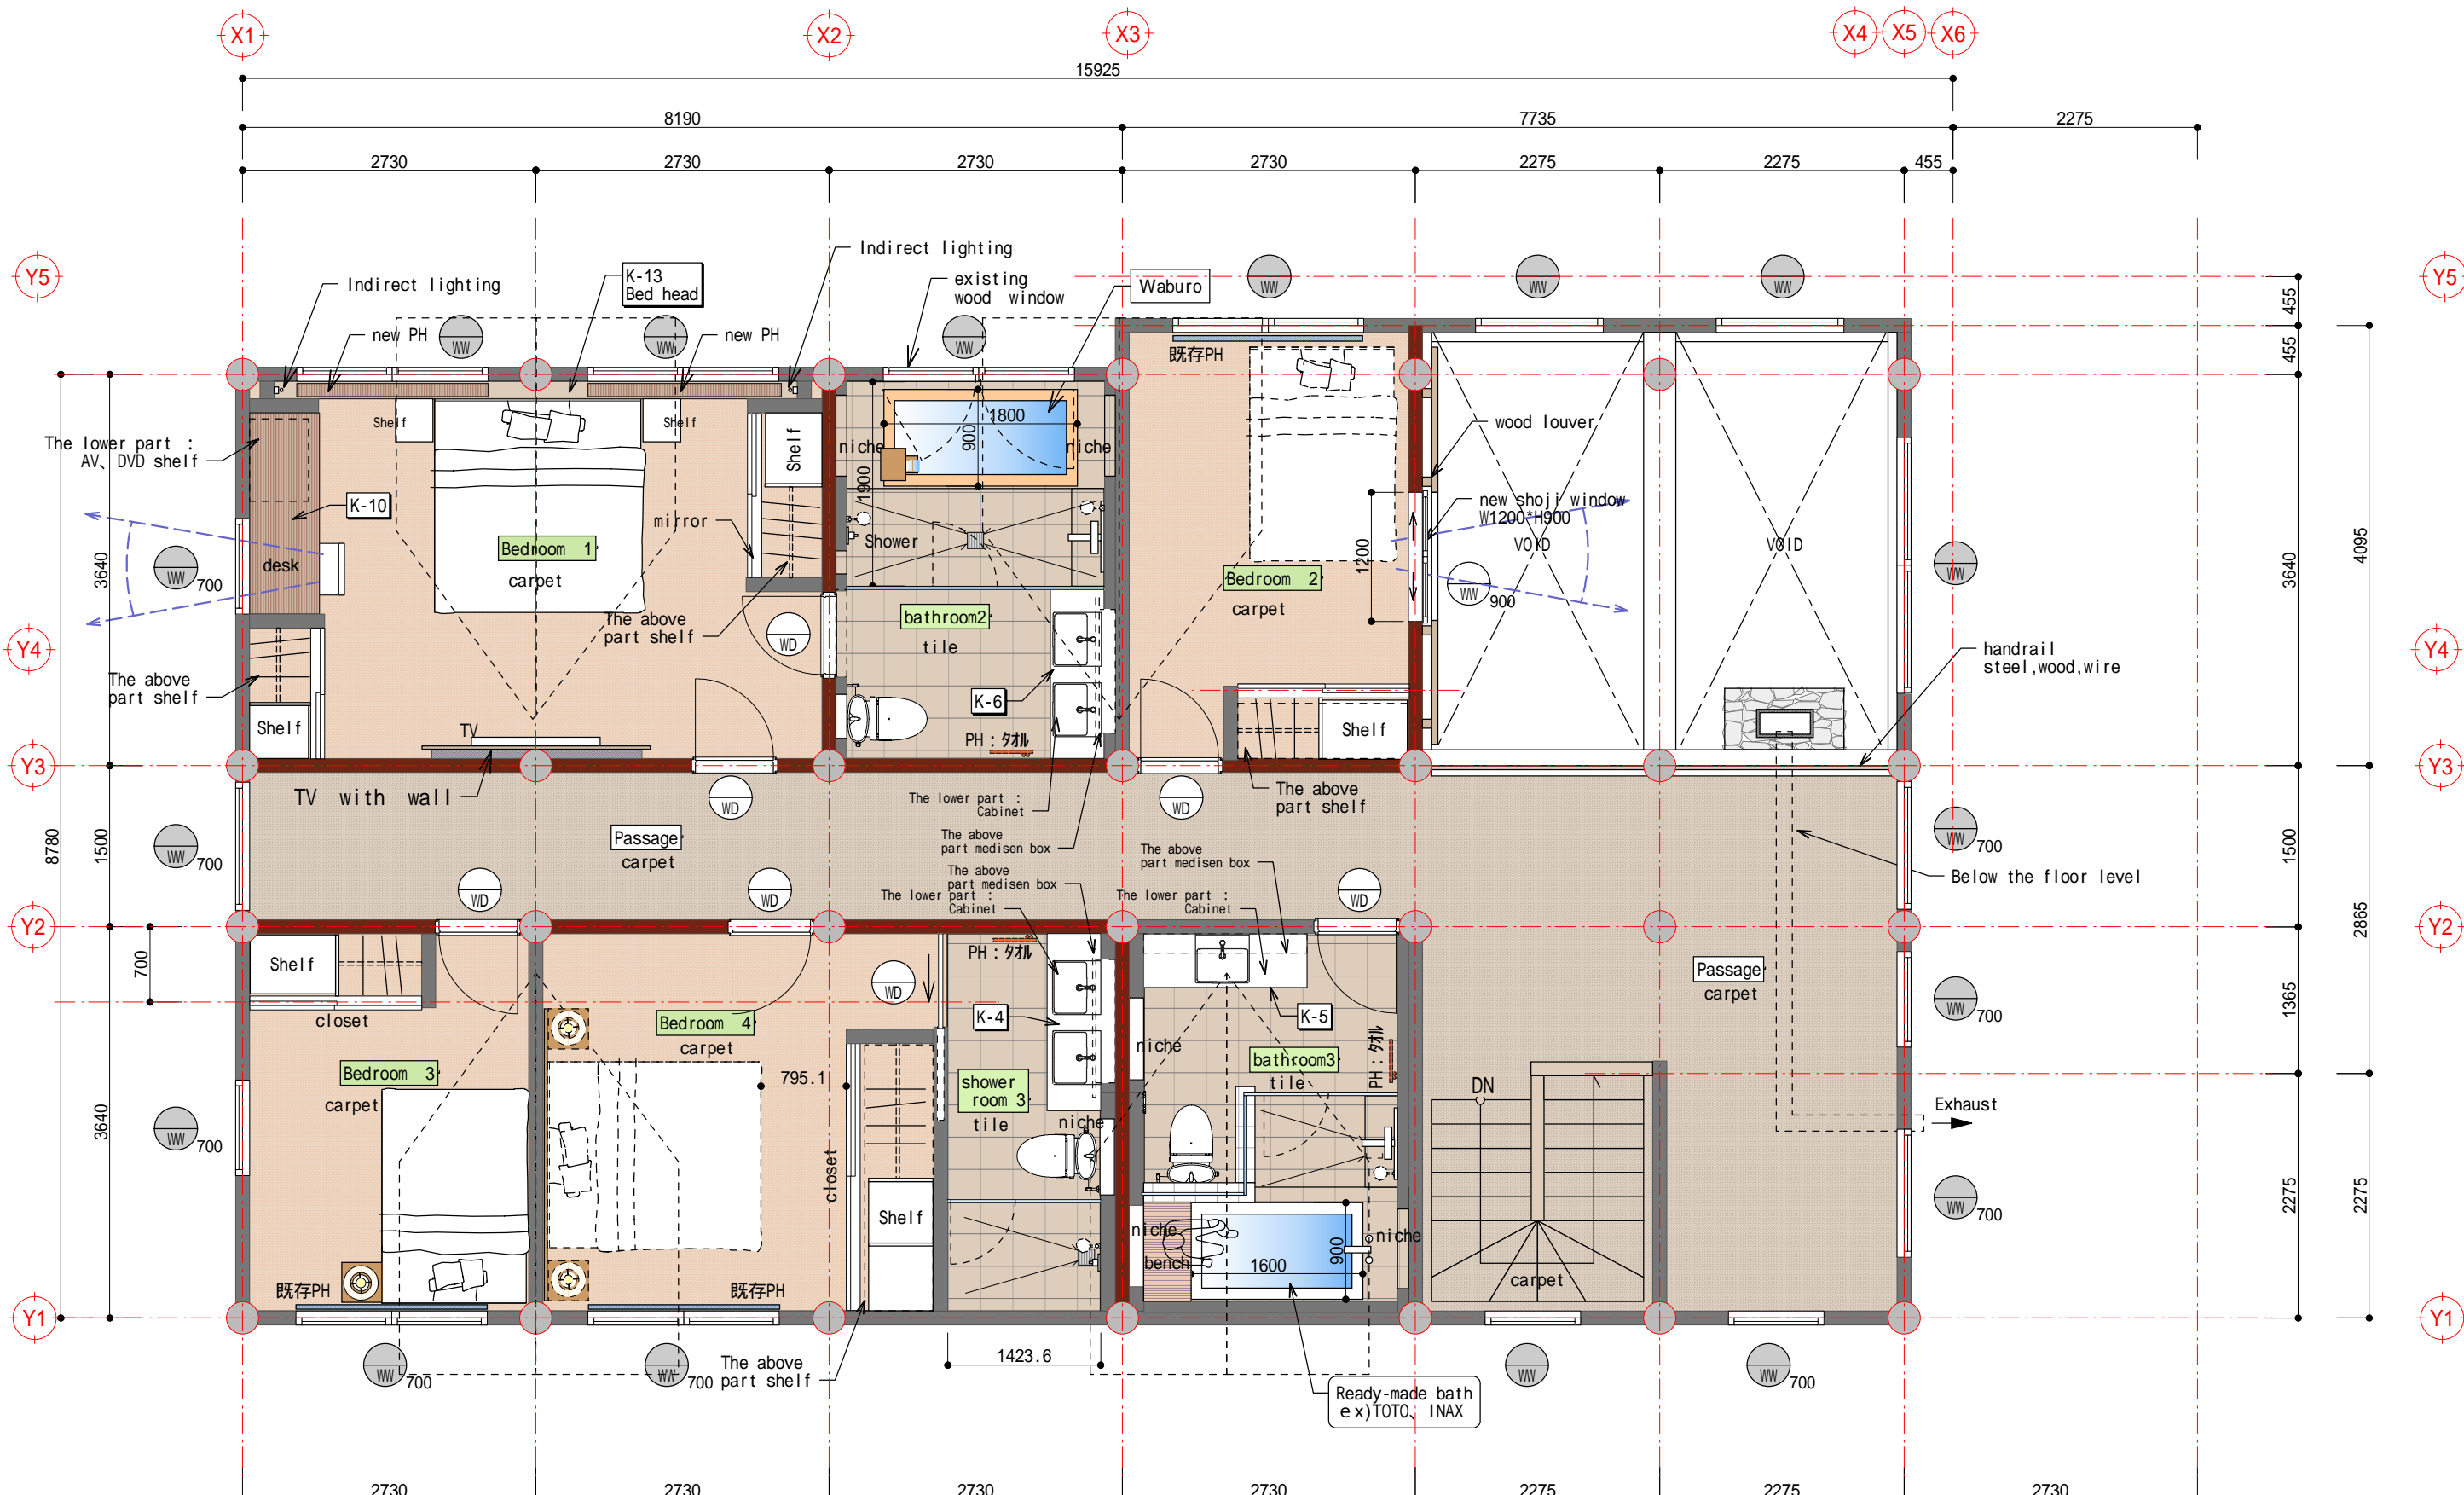

Explanatory notes

- No. 1 window and door kind
- WW 700 bottom of window
- existing (shaded circle)
- new (white circle)

Explanatory notes

- 1 No.
- WW window and door kind
- 700 bottom of window
- existing new

■ 界壁 (準耐火) : 小屋裏まで
fire Regulation wall

Explanatory notes
 1 No. window and door kind
 WW 700 bottom of window
 ● existing ○ new